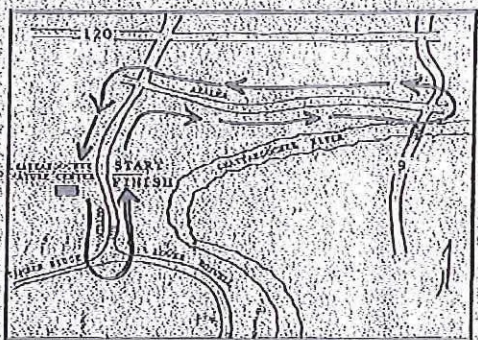

### Parking

Parking is available at and near the Nature Center. Parking at the Nature Center closes at 6:45 a.m. and will reopen at 9:45 a.m. *Willow Road will close at 7:00 a.m.* Fun Run participants should park at the St. Francis School, located at Azalea and Willow, and proceed to the race starting point at the Nature Center. For directions to the Nature Center, log on to [www.chattnaturecenter.com](http://www.chattnaturecenter.com).

### Course Description

This is a certified 10K road race along the Chattahoochee River, starting and finishing at the Nature Center. *This course is flat and fast!* Mile splits are called. Water is available along the course. Come ready to run! There are no facilities for valuables or dressing.